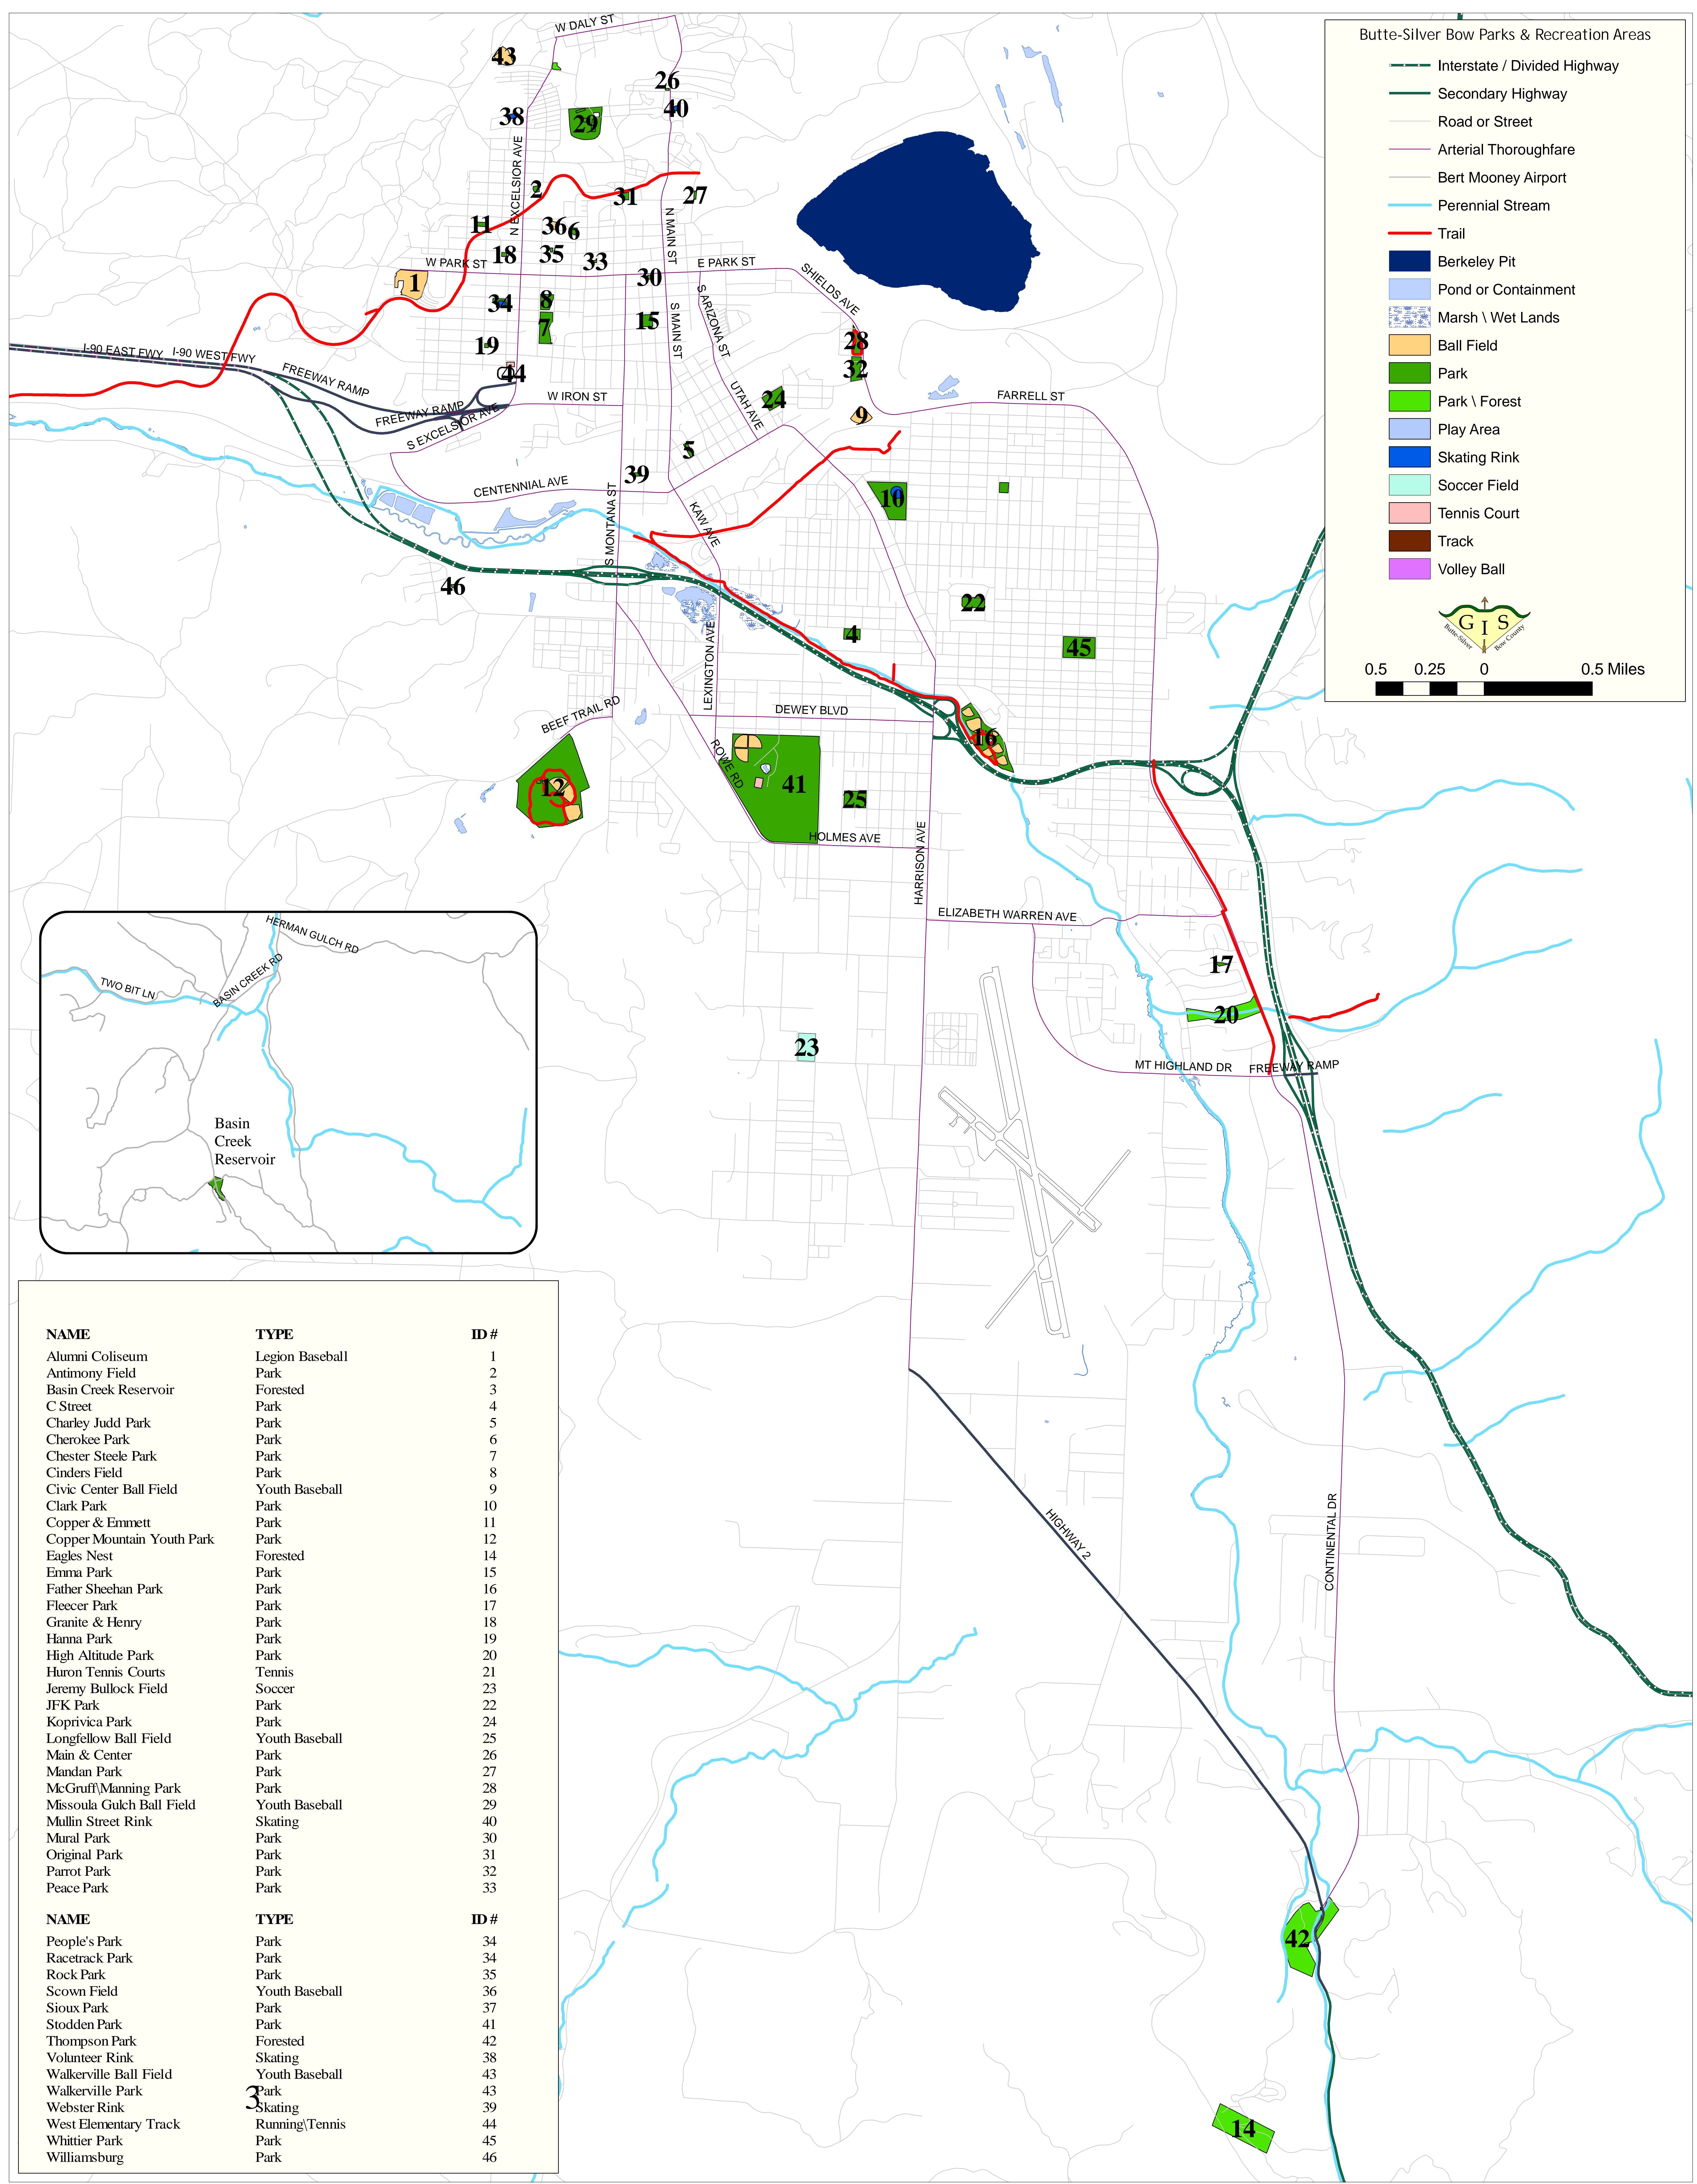

Butte-Silver Bow Parks & Recreation Areas

-  Interstate / Divided Highway
-  Secondary Highway
-  Road or Street
-  Arterial Thoroughfare
-  Bert Mooney Airport
-  Perennial Stream
-  Trail
-  Berkeley Pit
-  Pond or Containment
-  Marsh \ Wet Lands
-  Ball Field
-  Park
-  Park \ Forest
-  Play Area
-  Skating Rink
-  Soccer Field
-  Tennis Court
-  Track
-  Volley Ball

NAME	TYPE	ID #
Alumni Coliseum	Legion Baseball	1
Antimony Field	Park	2
Basin Creek Reservoir	Forested	3
C Street	Park	4
Charley Judd Park	Park	5
Cherokee Park	Park	6
Chester Steele Park	Park	7
Cinders Field	Park	8
Civic Center Ball Field	Youth Baseball	9
Clark Park	Park	10
Copper & Emmett	Park	11
Copper Mountain Youth Park	Park	12
Eagles Nest	Forested	14
Emma Park	Park	15
Father Sheehan Park	Park	16
Fleecer Park	Park	17
Granite & Henry	Park	18
Hanna Park	Park	19
High Altitude Park	Park	20
Huron Tennis Courts	Tennis	21
Jeremy Bullock Field	Soccer	23
JFK Park	Park	22
Koprivica Park	Park	24
Longfellow Ball Field	Youth Baseball	25
Main & Center	Park	26
Mandan Park	Park	27
McGruff/Manning Park	Park	28
Missoula Gulch Ball Field	Youth Baseball	29
Mullin Street Rink	Skating	40
Mural Park	Park	30
Original Park	Park	31
Parrot Park	Park	32
Peace Park	Park	33
People's Park	Park	34
Racetrack Park	Park	34
Rock Park	Park	35
Scown Field	Youth Baseball	36
Sioux Park	Park	37
Stodden Park	Park	41
Thompson Park	Forested	42
Volunteer Rink	Skating	38
Walkerville Ball Field	Youth Baseball	43
Walkerville Park	Park	43
Webster Rink	Skating	39
West Elementary Track	Running/Tennis	44
Whittier Park	Park	45
Williamsburg	Park	46